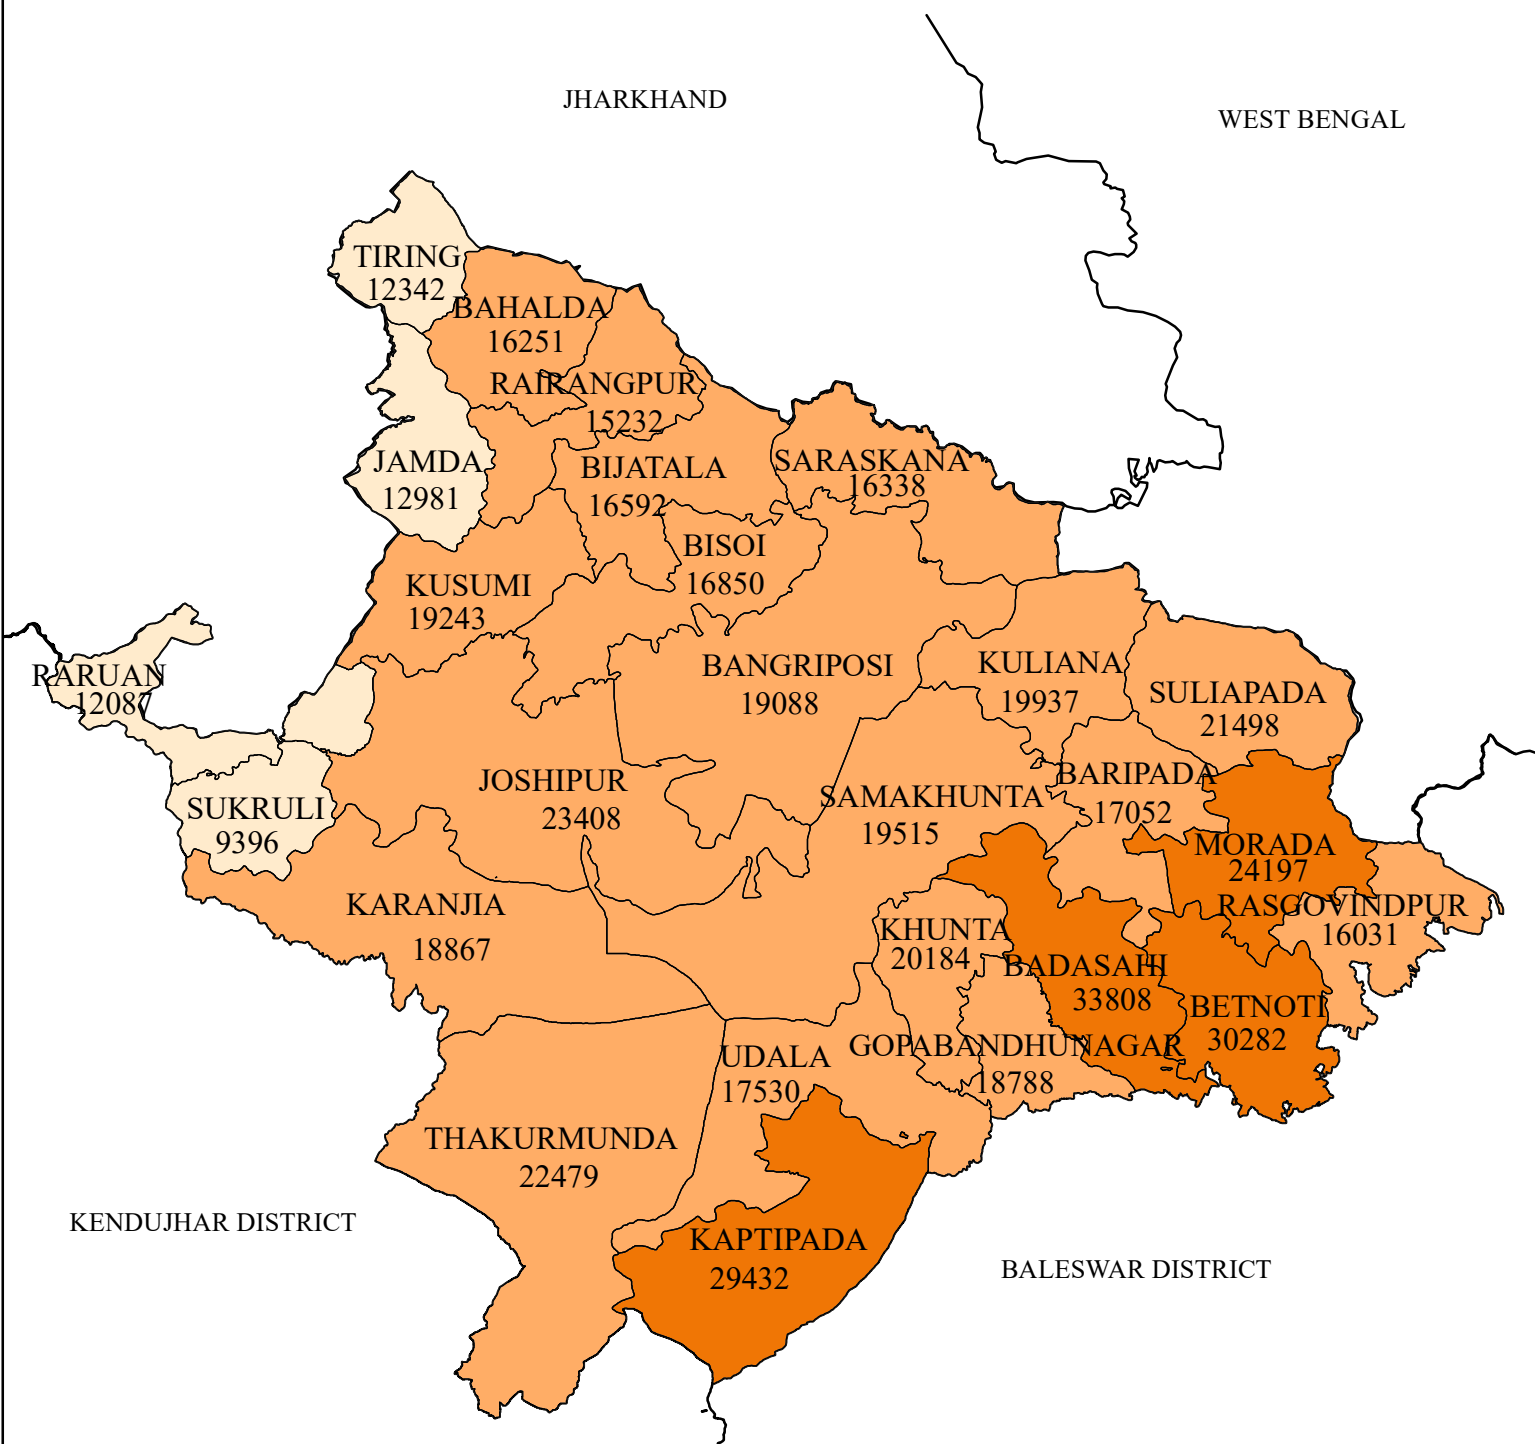

MAIN WORKERS DISTRICT: MAYURBHANJ

LEGEND

MAIN WORKERS

- 9396 - 15230 (LOW)
- 15231 - 24190 (MEDIUM)
- 24191 - 33808 (HIGH)
- DISTRICT BOUNDARY
- BLOCK BOUNDARY

Source : Census - 2011

INDEX

0 10 20 40 Kilometers